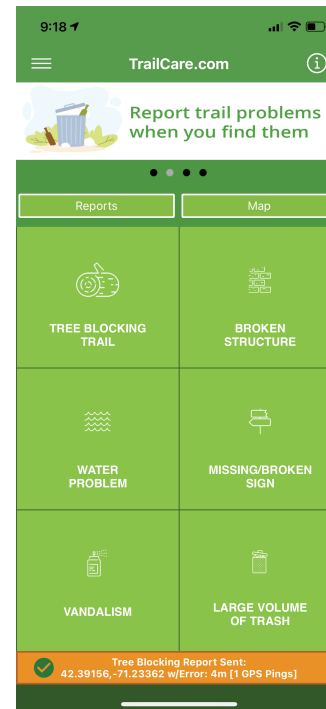

Tell Us About Trail Problems!

This property is using the TrailCare platform to track problems on our trails. You can help us by getting the app on your smartphone and report problems when you find them.

Use the app to report:

- Trees across trails
- Broken structures
- Wet trail areas
- Missing/Broken signs
- Vandalism
- Trash

Your reports will help us keep these trails in good shape!

Learn more about the TrailCare platform at <https://trailcare.com>