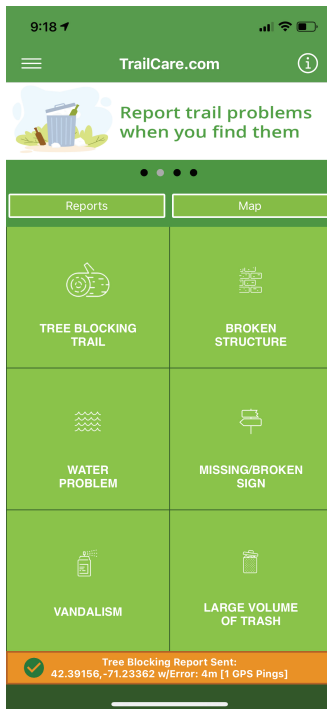

Tell Us About Trail Problems!

This property is using the TrailCare platform to track problems on our trails. You can help us by getting the app on your smartphone and report problems when you find them.

Use the app to report:

- Trees across trails
- Broken structures
- Wet trail areas
- Missing/Broken signs
- Vandalism
- Trash

Your reports will help us keep these trails in good shape!

Learn more about the TrailCare platform at <https://trailcare.com>